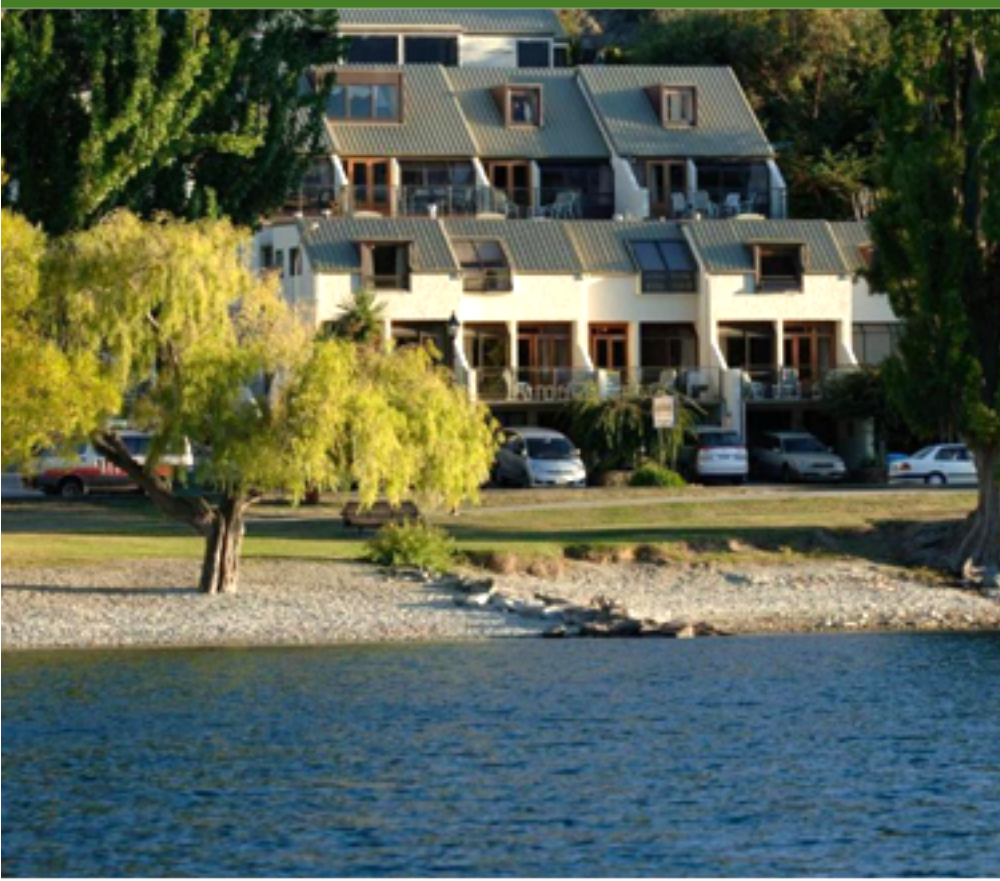

VR GROUP
HOTELS & RESORTS

LAKEFRONT APARTMENTS & LODGES IN QUEENSTOWN

15 Rooms

- 📍 26 Lake Esplanade, Queenstown 9300
- ➔ Distance from the airport:
8 km (Auckland Airport)

VR GROUP
HOTELS & RESORTS

THE LOFTS APARTMENTS